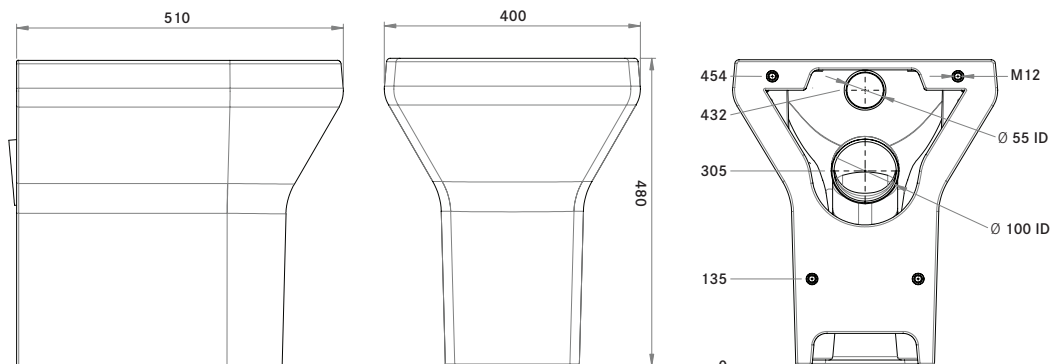

HIGH SECURITY BTW WC PAN

DISABLED HEIGHT

VR01-011

High Security WC Pan; water efficient 4 litre flush, domestic aesthetic, moulded impact resistant construction, vandal and ligature resistant, suitable for mental healthcare, healthcare and custodial applications. Available in 2 heights; standard or disabled.

PRODUCT NUMBER

VR01-011

TECHNICAL DATA

Material	High Performance Composite material
Gross weight	18.1 kg
Overall dimensions	510mm (d) x 400mm (w) x 480mm (h)
Type of mounting	Thru wall 4 x 12mm Stainless Steel allthread studding (incl.)
Flush inlet	Ø 55mm
Waste outlet	Ø 100mm
Single flush volume	4 L
Additional features	Hygienic non-porous surface Concealed rear waste outlet Large trap to reduce blockages Warm to the touch surface, eliminates 'icy shock' Fixing kit for walls up to 250mm thick provided as standard

ALL DIMENSIONS IN MM

Last updated:
2016-08-10, Dart Valley Systems