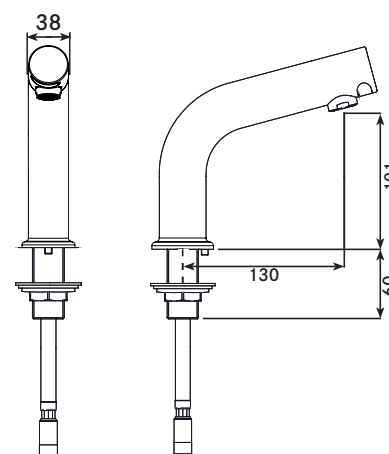

### TECHNICAL DATA

Type of tap	Aquarius High Neck SV
Material	Stainless Steel
Surface finish	Polished
Gross weight	1.25 kg
Type of operation	No Touch Sensor
Type of mounting	Deck mounted
Type of mixing	Additional TMV may be required
Automatic purge	Yes* - Default: OFF Options: 3, 6, 12, 24, 36 & 48 hours
Purge run time	Default 1 min* Options: OFF, 30 secs, 1, 2, 4 & 8 mins
Spout projection / Spout height	130mm / 101mm
Minimum flow pressure	1.00 bar (Lower pressure station kits available)
Volume flow rate at 3 bar	5LPM (Other flow rates available)
Adjustable run time	Yes* - Default: 2 secs Options: 2, 5, 10, 15, 20, 30 secs
Water connection	15mm PEX hose
Anti-Vandal function	Yes
Lock out function	Default OFF* Options: OFF, 4, 6, 8 & 10 operations
Chlorination function	Yes* - Default 2 mins Options: 1, 2, 3, 4, 5, 10, 20 & 30 mins
Battery or mains station kit	Single Battery: AT00-001 Single Mains: AT00-002 - Other options available. Contact DVS.
Working pressure	1-10 Bar (For Low / High pressure, Contact DVS.)
Max working temperature	60°C
Fixing	¾" BSP
Fixing length	Up to 50mm with flange nut

ALL DIMENSIONS IN MM

Last Updated: 2015-08-18, Dart Valley Systems

\* (Set By Handheld Programmer)