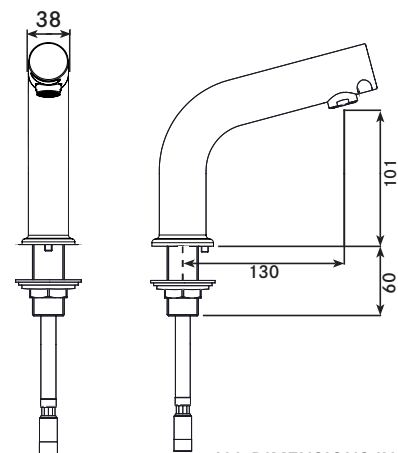

AQUARIUS HIGH NECK SV

Brushed with PEX Hose

AT03-031

The Aquarius range incorporate simple and modern design, with the latest electronic functionality.

Sensor operated for maximum hygiene and efficiency. 5 litres per minute integrated flow control.

Automatic purge function, Sensor range adjustment, Wave on/wave off function, Anti Vandal and Lock Out functions, Chlorination function.

Single mixed feed connection by PEX lined hose (15mm connection). External TMV required. Brushed finish.

AT03-031	Brushed	Aquarius High Neck SV no touch tap
----------	---------	------------------------------------

TECHNICAL DATA

Type of tap	Aquarius High Neck SV
Material	Stainless Steel
Surface finish	Brushed
Gross weight	1.25 kg
Type of operation	No Touch Sensor
Type of mounting	Deck mounted
Type of mixing	Additional TMV may be required
Automatic purge	Yes* - Default: OFF Options: 3, 6, 12, 24, 36 & 48 hours
Purge run time	Default 1 min* Options: OFF, 30 secs, 1, 2, 4 & 8 mins
Spout projection / Spout height	130mm / 101mm
Minimum flow pressure	1.00 bar (Lower pressure station kits available)
Volume flow rate at 3 bar	5LPM (Other flow rates available)
Adjustable run time	Yes* - Default: 2 secs Options: 2, 5, 10, 15, 20, 30 secs
Water connection	15mm PEX hose
Anti-Vandal function	Yes
Lock out function	Default OFF* Options: OFF, 4, 6, 8 & 10 operations
Chlorination function	Yes* - Default 2 mins Options: 1, 2, 3, 4, 5, 10, 20 & 30 mins
Battery or mains station kit	Single Battery: AT00-001 Single Mains: AT00-002 - Other options available. Contact DVS.
Working pressure	1-10 Bar (For Low / High pressure, Contact DVS.)
Max working temperature	60°C
Fixing	¾" BSP
Fixing length	Up to 50mm with flange nut

ALL DIMENSIONS IN MM

Last Updated: 2015-08-18, Dart Valley Systems

* (Set By Handheld Programmer)