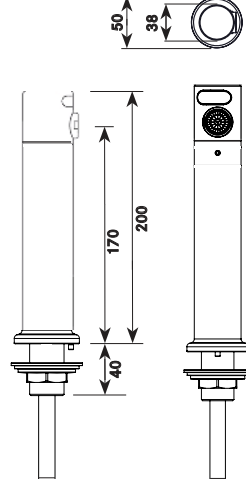

### AT02-016

The Aquarius range incorporate simple and modern design, with the latest electronic functionality.

Sensor operated for maximum hygiene and efficiency. 5 litres per minute integrated flow control. (Standard 5LPM, Other flow rates available)

Automatic purge function, Sensor range adjustment, Wave on/wave off function, Anti Vandal and Lock Out functions, Chlorination function.

Single mixed feed connection by Copper tail (10mm). External TMV required. Polished finish.

**Requires a Station kit to operate. Station kits available in Single Station Battery or Mains Single Station, 2 Station or 3 Station for multiple connections. Refer to Station kit Data sheets.**

PRODUCT NUMBER	
AT02-016	Polished WM Straight no touch tap
TECHNICAL DATA	
Type of tap	Aquarius WM Straight
Material	316 Stainless Steel
Surface finish	Polished
Gross weight	1.15 kg
Type of operation	No Touch Sensor
Type of mounting	Wall mounted
Type of mixing	Additional TMV may be required
Automatic purge	Yes* - Default: OFF Options: 3, 6, 12, 24, 36 & 48 hours Default 1 min*
Purge run time	Options: OFF, 30 secs, 1, 2, 4 & 8 mins 170mm / 200mm
Spout projection / Total tap length	1.00 bar (Lower pressure station kits available) 5LPM (Other flow rates available) Yes* - Default: 2 secs
Minimum flow pressure	Options: 2, 5, 10, 15, 20, 30 secs 10mm Copper tails
Volume flow rate at 3 bar	Yes
Adjustable run time	Default OFF*
Water connection	Options: OFF, 4, 6, 8 & 10 operations Yes* - Default 2 mins
Anti-Vandal function	Options: 1, 2, 3, 4, 5, 10, 20 & 30 mins
Lock out function	Single Battery: AT00-001 Single Mains: AT00-002 - Other options available. Contact DVS.
Chlorination function	1-10 Bar (For Low / High pressure, Contact DVS.) 60 °C
Battery or mains station kit	3/4" BSP Up to 30mm with flange nut
Working pressure	
Max working temperature	
Fixing	
Fixing length	

ALL DIMENSIONS IN MM

Last Updated: 2015-09-25, Dart Valley Systems

\* (Set By Handheld Programmer)