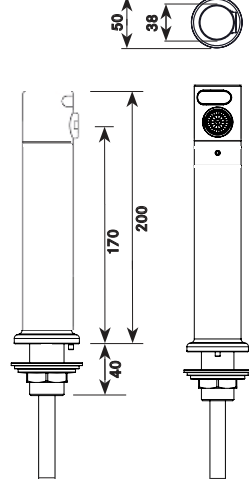

### AT02-012

The Aquarius range incorporate simple and modern design, with the latest electronic functionality.

Sensor operated for maximum hygiene and efficiency. 5 litres per minute integrated flow control. (Standard 5LPM, Other flow rates available)

Automatic purge function, Sensor range adjustment, Wave on/wave off function, Anti Vandal and Lock Out functions, Chlorination function.

Single mixed feed connection by Copper tail (10mm). External TMV required. Brushed finish.

**Requires a Station kit to operate. Station kits available in Single Station Battery or Mains Single Station, 2 Station or 3 Station for multiple connections. Refer to Station kit Data sheets.**

PRODUCT NUMBER	
AT02-012	Brushed WM Straight no touch tap
TECHNICAL DATA	
Type of tap	Aquarius WM Straight
Material	316 Stainless Steel
Surface finish	Brushed
Gross weight	1.15 kg
Type of operation	No Touch Sensor
Type of mounting	Wall mounted
Type of mixing	Additional TMV may be required
Automatic purge	Yes* - Default: OFF Options: 3, 6, 12, 24, 36 & 48 hours Default 1 min*
Purge run time	Options: OFF, 30 secs, 1, 2, 4 & 8 mins 170mm / 200mm
Spout projection / Total tap length	1.00 bar (Lower pressure station kits available) 5LPM (Other flow rates available) Yes* - Default: 2 secs
Minimum flow pressure	Options: 2, 5, 10, 15, 20, 30 secs 10mm Copper tails
Volume flow rate at 3 bar	Yes
Adjustable run time	Default OFF*
Water connection	Options: OFF, 4, 6, 8 & 10 operations Yes* - Default 2 mins
Anti-Vandal function	Options: 1, 2, 3, 4, 5, 10, 20 & 30 mins
Lock out function	Single Battery: AT00-001 Single Mains: AT00-002 - Other options available. Contact DVS.
Chlorination function	1-10 Bar (For Low / High pressure, Contact DVS.)
Battery or mains station kit	60 °C
Working pressure	¾" BSP
Max working temperature	Up to 30mm with flange nut
Fixing	
Fixing length	

ALL DIMENSIONS IN MM

Last Updated: 2015-09-25, Dart Valley Systems

\* (Set By Handheld Programmer)